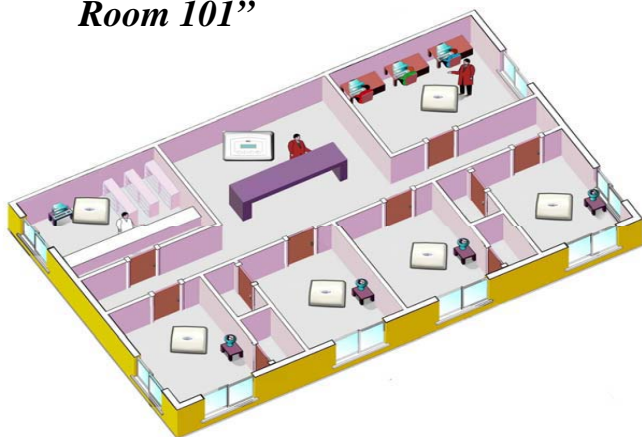

### *“Assistance needed in Room 101”*

The WAVE Wireless Instant Notification System uses state-of-the-art technology to locate alarms in any facility, inside or outside, with room level accuracy!

This WAVE Locator is a unique system. A mesh network of wireless repeaters/locators (powered by batteries or solar power) is placed throughout the facility.

A detailed message describing the location of the incident is instantly transmitted over your radio network. In addition, the control panel and pagers display the identity of the resident triggering the device being and the location of the incident on a screen.